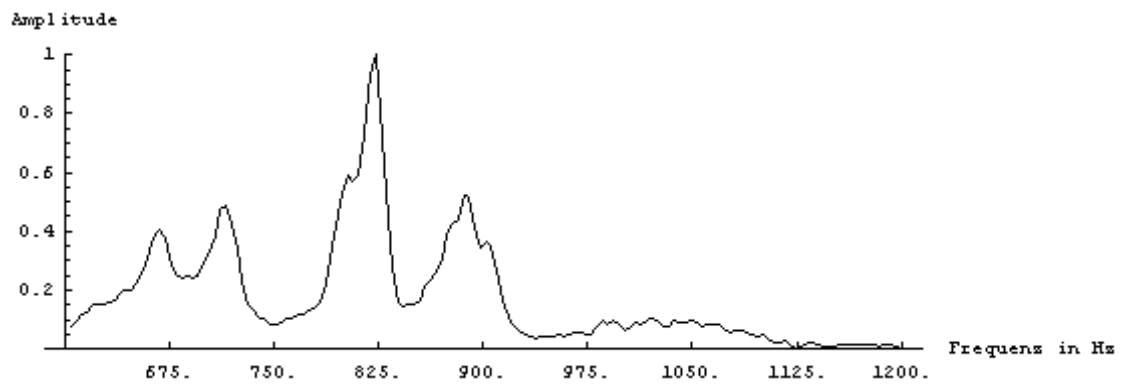

12-9-04 UC Behind Mid Pond or Mid pond, t105d101.wav

(new pair)

12-9-04 UC male only Behind Mid Pond, t161d101.wav

(male alone)