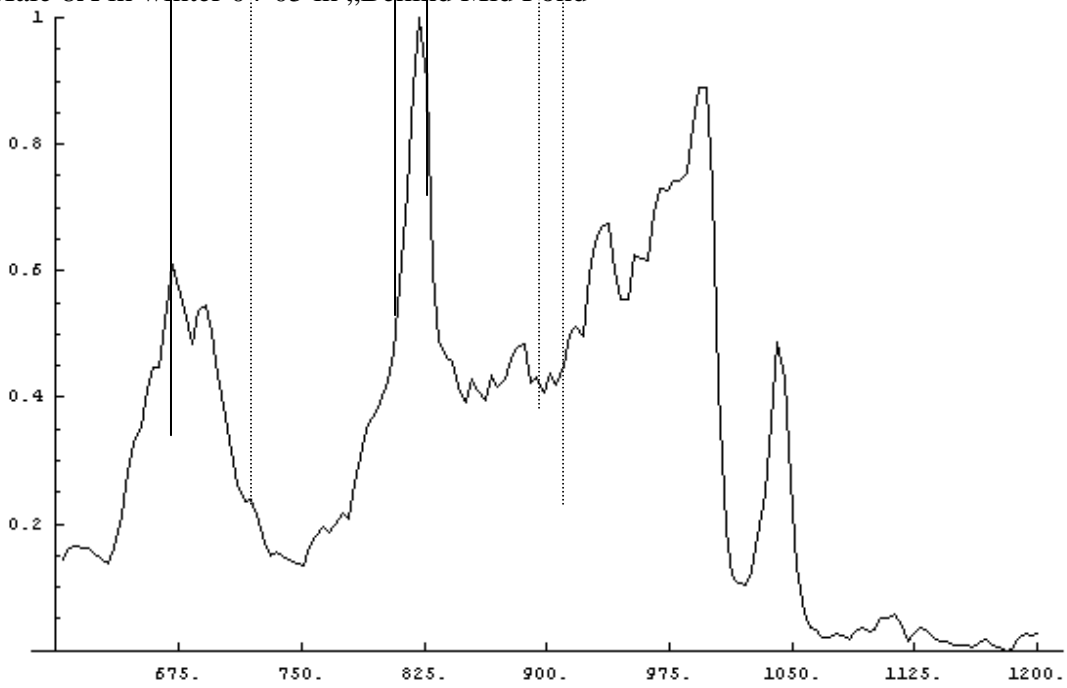

Male 8A in winter 04-05 in „Behind Mid Pond“

Old Mustang Lake / Herons' Flats pair